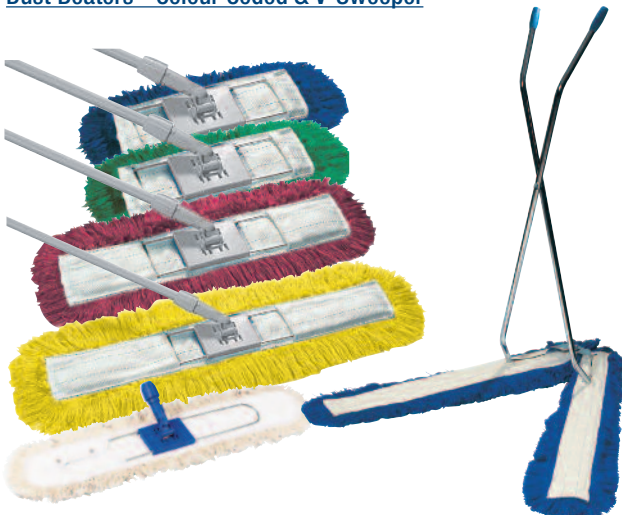

Dust Beaters - Colour Coded & V-Sweeper

Lightweight, efficient and easy to use. Dust control sweepers with 'break frame' colour coded acrylic sweeper heads and aluminium handle.

Code	Description	Colour	Qty
SAD*1C01L	40cm (16") Complete with sweeper head	Blue/Green/Red/Yellow	1
SAD*2C01L	60cm (24") Complete with sweeper head	Blue/Green/Red/Yellow	1
SAD*3C01L	80cm (32") Complete with sweeper head	Blue/Green/Red/Yellow	1
SAD*1H05L	Replacement 40cm (16") acrylic sweeper head only	Blue/Green/Red/Yellow	5
SAD*2H05L	Replacement 60cm (24") acrylic sweeper head only	Blue/Green/Red/Yellow	5
SAD*3H05L	Replacement 80cm (32") acrylic sweeper head only	Blue/Green/Red/Yellow	5
SA0018/20/21	Cotton yarn sweeper head	Natural	10x1/10x1/5x1
SACDB101L	'V' Sweeper complete	Blue	1
SA0026	V Sweeper Polycotton Replacement Dust Pads	White	10 pair