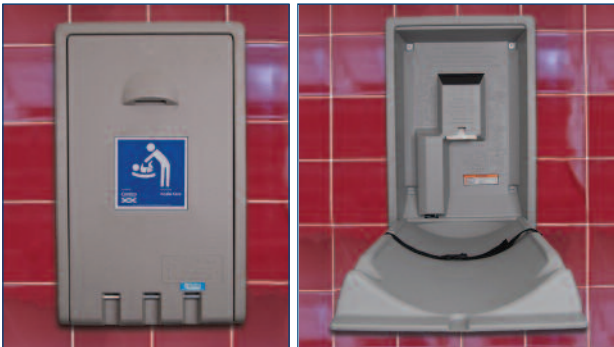

Vertical Baby Changer Station

Child Safety Seat