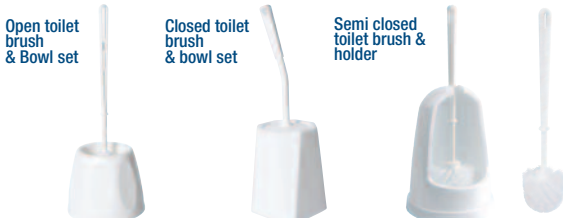

Toilet Brush & Bowl / Toilet Brush and Holder

WASHROOM & HYGIENE CONTROL

High density polyethylene construction with exclusive Microban antimicrobial protection, inhibits the growth of odour causing bacteria. Bed features smooth, concave changing area with nylon safety straps and two hooks for bags or purses. Universal instruction graphics and safety messages in six languages and Braille. Built in liner dispenser. Includes steel mounting brackets and hinges. Hidden pneumatic gas spring mechanism provides controlled, one handed opening and closing of changing bed. Constructed from 47 percent recycled material. Meets or exceeds ASTM safety requirements. ADA compliant when properly installed. Contributes to LEED credits.

- Bed pulls down from wall and opens to: 35.25" width x 19.25" depth x 2" height;
- Closes shut against wall to: 35.25" width x 4" depth x 2" height.
- Genuine Microban anti bacterial protection
- No external hinges to prevent pinch injury
- Easy clean crevice free design
- Internal metal skeleton, can not be dismantled
- Moulded in instruction, no label that can be vandalised or removed
- Heavy duty gas strut for long life

Code	Description	Colour	Qty
ACBCHG	Horizontal Baby Changer	Grey	1

The vertical unit takes up less wall space, ideal for confined areas such as cubicals, can be positioned above lavatories. Unit folds towards parent enabling a more comfortable position. We now offer a polyethylene surface mounted vertical baby changing station. Full length steel-on-steel hinges with 11 gauge steel mounting bracket eliminating plastic wear points and providing superior child protection and durability. Gas spring mechanism ensures smooth open and close. Built-in liner cavity and two bag hooks. Includes child safety straps. Bed surface exclusively contains Microban® antimicrobial, reducing odour causing bacteria. Liner dispenser holds 20 liners. Constructed with 46% recycled materials; contributes to LEED certified building requirements.

- Unit dimensions: 22" W x 35½" H (559 mm x 902 mm)
- Depth (closed): 5¼" (133 mm)
- Extension (open): 35" (889 mm)

Code	Description	Colour	Qty
ACBCVE	Vertical Baby Changer	Grey	1

Our child protection seat allows parents to comfortably secure a child while tending to siblings and other matters in restrooms and fitting rooms. Steel pivot rod secured in aluminum tube hinge mechanism provides superior support and wear resistance. Textured seat surface with nylon safety straps that extends over child's shoulders and between legs for security. Closed unit folds to less than 6" (143 mm), and requires less than 2 sq. ft (1858 sq. cm) of wall space. Designed to support a child 50 pounds or less (22.7 kilograms). Polyethylene seat surface exclusively contains Microban® antimicrobial, reducing odour causing bacteria. Constructed with 31% recycled materials; contributes to LEED certified building requirements.