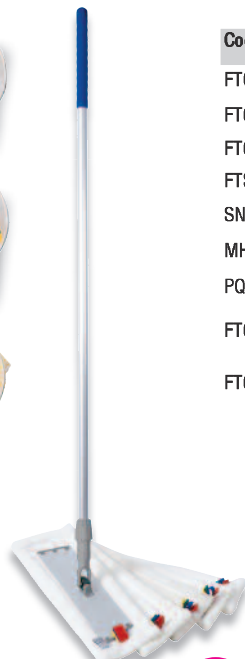

Microtex Flat Mop

FTCF74 Velcro Microfibre flat mop

FTSMV30 Velcro microfibre scrub mop

SNWV2505P Velcro fastnet sponge

Code	Description	Colour	Qty
FTCF74	30cm Velcro microfibre flat mop	White	25
FT0066	52cm Velcro microfibre flat mop	White	25
FT0075	61cm Velcro microfibre flat mop	White	25
FTSMV30	34cm Velcro microfibre scrub mop	Blue/Grey	10
SNWV2505P	25cm Fastnet sponge	Yellow	5
MHVM24	24cm Velcro frame	Grey	10
PQC7**	Sprayer bottle & head complete	Blue/Green/Red/Yellow	50
FT0112	Complete mopping kit: x5 30cm microfibre flat mops, x1 frame, x1 handle	Blue/Green/Red/Yellow	1
FT0111	Complete mopping kit: x5 52cm microfibre flat mops, x1 frame, x1 handle	Blue/Green/Red/Yellow	1

Contract & Lobby Dustpan & Brush

LITTER PICKERS

Keep litter at bay, both indoors and out, with these superb value dust pan and brush combos. The swing-up pan neatly carries litter away. Dustpan features lip to ensure flush fit to the floor and an integral brush holder clip. Both are easy to hang for tidy storage. Soft bristle brush is lightweight and easy to use.

- Contract dustpan & brush combo: H: 103cm (40½") W: 29cm (11¾") D: 28cm (11")
- Lobby dustpan & brush combo: H: 87cm (34½") W: 29cm (11¾") D: 28cm (11")

Code	Description	Colour	Qty
LPDB36	Contract lobby dustpan & brush	Grey	10