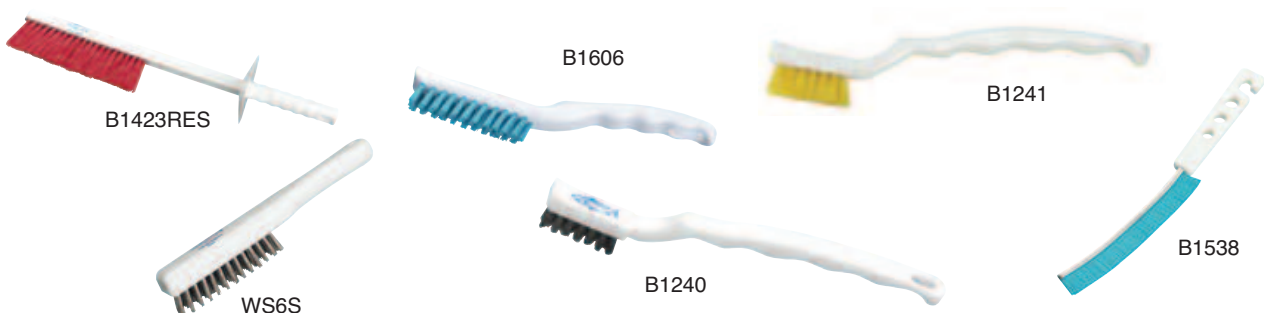

MACHINE BRUSHES

CODE	DESCRIPTION	TEXTURE	RESIN OPTION	COLOUR
B1423RES	550mm guarded machine brush	med crimped	Y	■ ■ ■ □ ■
B1606	225mm detail brush	stiff	N	■ ■ ■ □ ■
B1538	240mm stainless steel strip brush	medium	N	■
WS6S	279mm stainless steel wire scratch	abrasive	Y	■ ■ ■ □ ■
B1240	180mm x 10mm niche brush	abrasive	N	□
B1241	180mm x 10mm niche brush	med crimped	N	■ ■ ■ □ ■