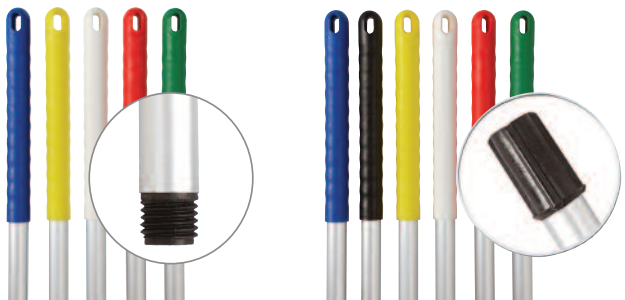

Abbey Hygiene Handle / Exel® Handle

Code	Description	Colour	Qty
YYA*08	Abbey hygiene handle 125cm	Blue/Green/Red/Yellow/White	20
YYA*07	Abbey hygiene handle 137cm	Blue/Green/Red/Yellow/White	20
YYX*54	Exel® handle 137cm	Blue/Green/Red/Yellow/White/Blk	5